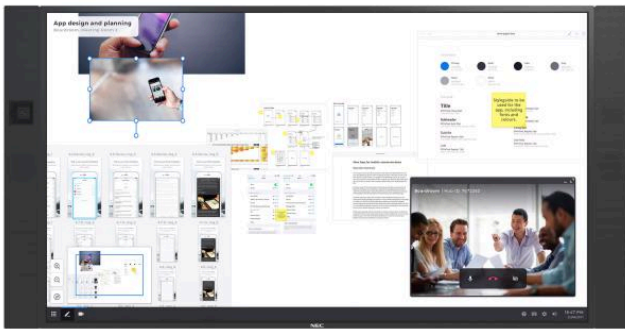

NEC 75" InfinityBoard® 2.0

LCD 75" All-in-One Collaboration Solution

Datasheet

Your meeting room companion

NEC's InfinityBoard is a powerful and scalable workspace that is designed to fit any meeting scenario. Brainstorming, reviewing, video conferencing or collaborating, whatever the objectives of your meeting, the InfinityBoard is the modular solution that's here to help create your ideal meeting space.

Designed to 'just work', the InfinityBoard supports any scenario - from multiple presenters to large groups with remote participation. In virtual workspaces, collaboration lifts to a new level and interactive meetings boost group work efficiency.

The InfinityBoard comes with an ultra-high definition InGlass™ touch display and two passive pens. Its design also includes an ultra-wide angle Huddly video conferencing camera and high-end conference speakers. The combination of an open platform and Windows 10 Professional allows to tailor the solution according to the customers' requirements without restriction to any particular software, video conferencing app or infrastructure. Uniting all this, the InfinityBoard facilitates smart collaboration in modern meeting spaces.