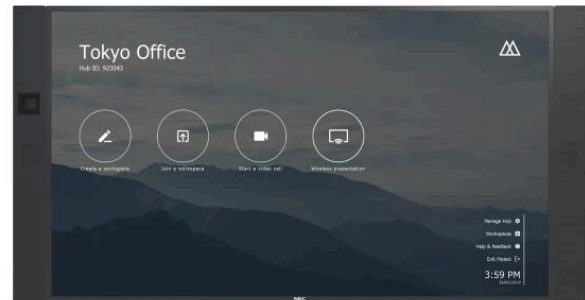

NEC 75" InfinityBoard® 2.0

LCD 75" All-in-One Collaboration Solution

Datasheet

Your meeting room companion

NEC's InfinityBoard is a powerful and scalable workspace that is designed to fit any meeting scenario. Brainstorming, reviewing, video conferencing or collaborating, whatever the objectives of your meeting, the InfinityBoard is the modular solution that's here to help create your ideal meeting space.

The InfinityBoard comes with an ultra-high definition InGlass™ touch display and two passive pens. Its design also includes an ultra-wide angle Huddly video conferencing camera and high-end conference speakers. The combination of an open platform and Windows 10 Professional allows to tailor the solution according to the customers' requirements without restriction to any particular software, video conferencing app or infrastructure. Uniting all this, the InfinityBoard facilitates smart collaboration in modern meeting spaces.

Video Conference Camera

Viewing Angle [°]	150 diagonal / 120 horizontal / 90 vertical
Resolution [MegaPixels]	Sensor 16; Output HD 720p 30fps
Aspect Ratio	16:9
Optical Capabilities	Digital Pan / Tilt / Zoom with 3x lossless digital zoom